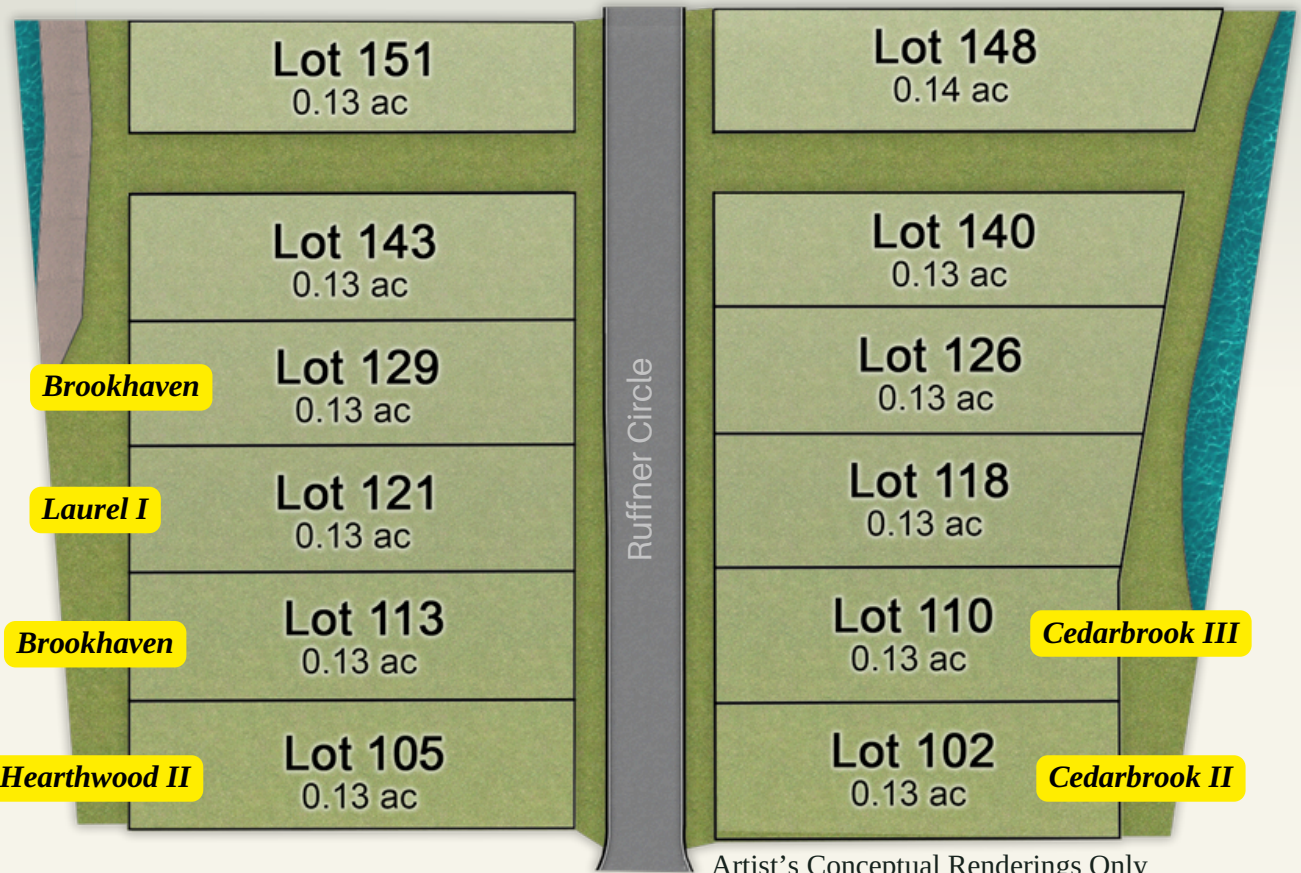

Newest Community in Putnam County within **Alexander's Place** (Winfield School District)

Easy access to the new Route 35 and I-64 for commutes to the **Teays Valley, Charleston, Huntington,** and **Point Pleasant** areas.

1st
Phase

Marketed and Built by

Inventory Homes Available
Contact us for more information

304-546-5348
www.DaveHobbaBuilder.com